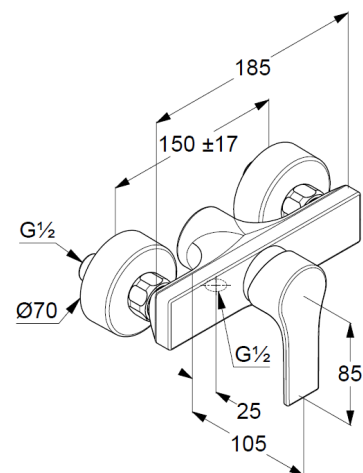

Technical Data

KLUDI ZENTA SL
single lever shower mixer
DN 15

Article- Nr.:
488700565

Surface:
05 chrome

manufacturer KLUDI GmbH & Co. KG
Typ: KLUDI ZENTA SL
single lever shower mixer,
DN 15/ PN 10
Art. Nr. 488700565
shower mixer
single lever mixer
wall mounted
solid lever, metal
protected against back flow
shower outlet 1/2 inch
ceramic cartridge with hotwater safety device
flow rate at 3 bar = 28 l/ min.
S-unions G 1/2 x 3/4

Product Picture

Dimensional drawing

Flow rate diagram