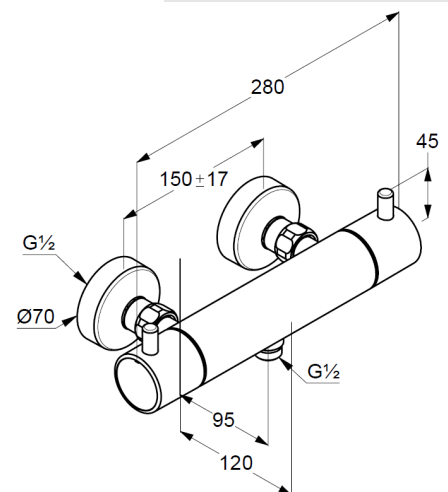

## Technical Data

KLUDI BOZZ  
thermostatic shower mixer  
DN 15

Ref.:  
352033938

Finishes:  
39 black matt finished

Product description  
Manufacturer KLUDI GmbH & Co. KG  
Typ: KLUDI BOZZ  
thermostatic shower mixer DN 15  
Ref: 352033938  
thermostatic shower mixer  
wall mounted  
temperature handle with hotwater safety at 38°C  
valve handle with 50% Water consumption  
protected against back flow  
shower outlet 1/2 inch  
ceramic headparts 180°  
flow rate at 3 bar = 22 l/ min.  
S-unions G 1/2 x 3/4

Product picture

Dimensional drawing

Flow rate diagram