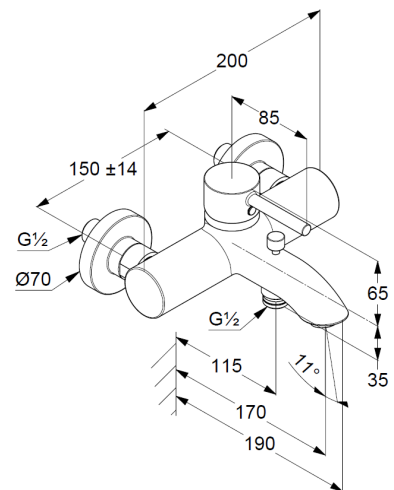

automatic diverter: shower/ bath

solid lever, metal

protected against back flow

shower outlet 1/2 inch

ceramic cartridge with hotwater safety device

flow rate at 3 bar = 22 l/ min.

S-unions G 1/2 x 3/4

### Product picture

### Dimensional drawing