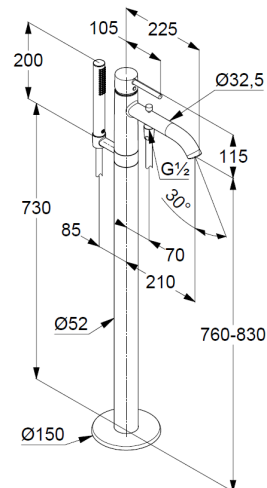

### Product description

Manufacturer KLUDI GmbH & Co. KG  
Typ: KLUDI BOZZ  
single lever bath- and shower mixer  
floor standing for free standing bath tubes  
Ref.: 385903976

bath and shower mixer  
single lever mixer  
trim set without pre-installation set  
pre installation set KLUDI FLEXX.BOXX Art. Nr. 88088  
floor standing for free standing bath tubs  
with shower holder  
automatic diverter: shower/ bath  
solid lever, metal  
Aerator, S-Pointer M24  
protected against back flow  
shower outlet 1/2 inch  
ceramic cartridge with hotwater safety device  
flow rate at 3 bar= 22 l/ min.  
fixed spout  
hand shower and shower hose 1250 mm

hand shower 1 S  
1 spray pattern  
Volumen  
with cleaning system  
sieve seal

Shower hose  
plastic coated  
with conical nuts  
anti twist  
G 1/2 x G 1/2 x 1250 mm

Product picture

Dimensional drawing

Flow rate diagram