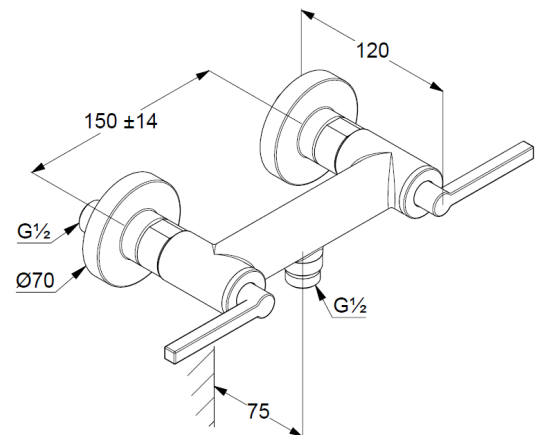

Shower mixer

Ref.: 207103915

shower mixer DN 15

two handle mixer

wall mounted

Wing handle metal

protected against back flow

shower outlet 1/2 inch

ceramic headparts 90° (right/ left)

flow rate at 3 bar = 21 l/ min.

S-unions G 1/2 x 3/4

Product picture

Dimensional drawing

Flow rate diagram