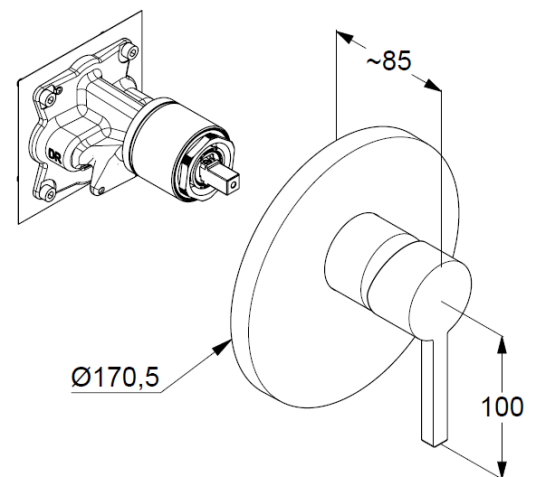

Technical Data

KLUDI NOVA FONTE

Concealed single lever shower mixer
PN 10
Style: Puristic

Article- Nr.:
206553915

Surface:
39 black matt finished

manufacturer KLUDI GmbH & Co. KG
Typ: KLUDI NOVA FONTE
Concealed single lever shower mixer,
PN 10
Art. Nr. 206553915

concealed shower mixer
single lever mixer
trim set without pre-installation set
pre installation set KLUDI FLEXX.BOXX Art. Nr. 88011
trim set with functional unit
wall mounted
solid lever, metal
ceramic cartridge with hotwater safety device
flow rate at 3 bar 25 l/ min.

Product Picture

Dimensional drawing

Flow rate diagram