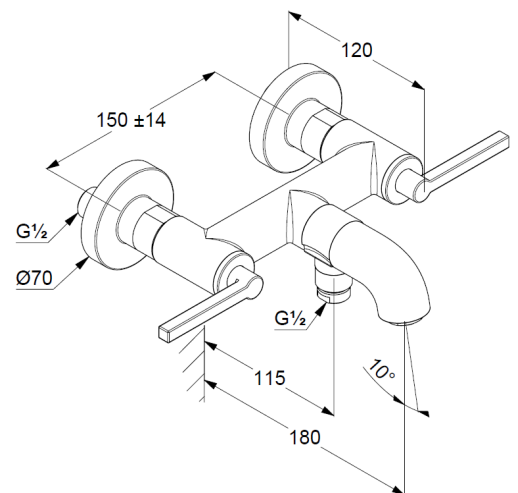

## Technical Data

KLUDI NOVA FONTE  
bath and shower mixer  
DN 15  
Style: Puristic

Ref:  
205403915

Finishes:  
39 black matt finished

Product description  
Manufacturer KLUDI GmbH & Co. KG  
Typ: KLUDI NOVA FONTE  
bath and shower mixer  
Ref.: 205403915  
bath and shower mixer DN 15  
two handle mixer  
wall mounted  
automatic diverter: shower/ bath  
Wing handle metal  
Aerator, S-Pointer M24  
protected against back flow  
shower outlet 1/2 inch  
ceramic headparts 90° (right/ left)  
flow rate at 3 bar = 23 l/ min.  
S-unions G 1/2 x 3/4

Product picture

Dimensional drawing

Flow rate diagram