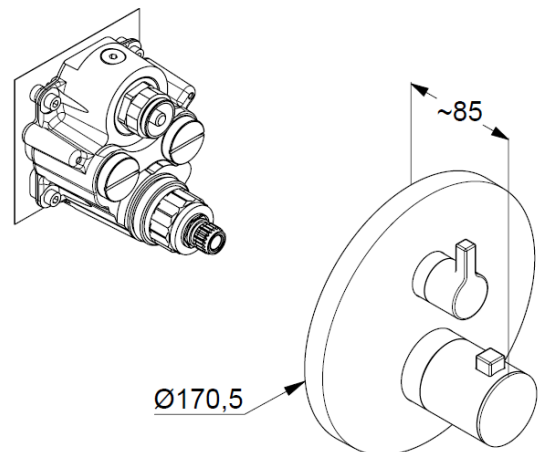

trim set without pre-installation set

pre installation set KLUDI FLEXX.BOX Art. Nr. 88011

trim set with functional unit

vertical wall mounted

diverter as rotary ceramic valve

temperature handle with hotwater safety at 38°C

flow rate at 3 bar 20 l/ min.

with integrated back flow preventer

Product picture

Dimensional drawing

Flow rate diagram