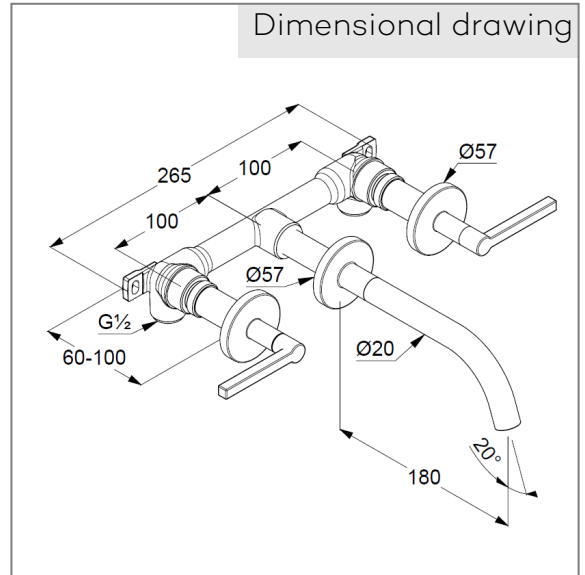

Technical Data

KLUDI NOVA FONTE
wall mounted basin mixer
DN 15
Style: Puristic

Ref.:
201443915

Finishes:
39 black matt finished

Product description
Manufacturer KLUDI GmbH & Co. KG
Typ: KLUDI NOVA FONTE
wall mounted basin mixer
projection 180 mm
Ref.: 201443915
wall mounted basin mixer DN15
concealed basin mixer
two handle mixer
pre-installation set with trim set
wall mounted
3 hole mounted
Wing handle metal
Aerator M18,5 PCA laminar
ceramic headparts 90° (right/ left)
flow rate at 3 bar = 5,6 l/ min.

Product picture

Dimensional drawing

Flow rate diagram