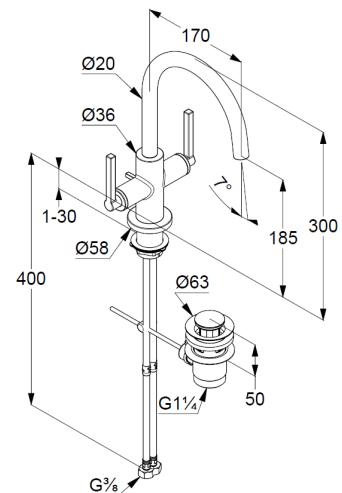

#### Product description

Manufacturer KLUDI GmbH & Co. KG  
Typ: KLUDI NOVA FONTE  
basin mixer  
Ref.: 201183915  
basin mixer DN 15  
two handle mixer  
single hole mounted  
Wing handle, metal  
Aerator M18,5 PCA laminar  
ceramic headparts 90° (right/ left)  
flow rate at 3 bar = 5,6 l/ min.  
swivel (150°/ 360°) or fixable spout  
flexible hoses G 3/8 DVGW approved  
shank-fixing  
pop up waste 1 1/4" metal

Product picture

Dimensional drawing

Flow rate diagram