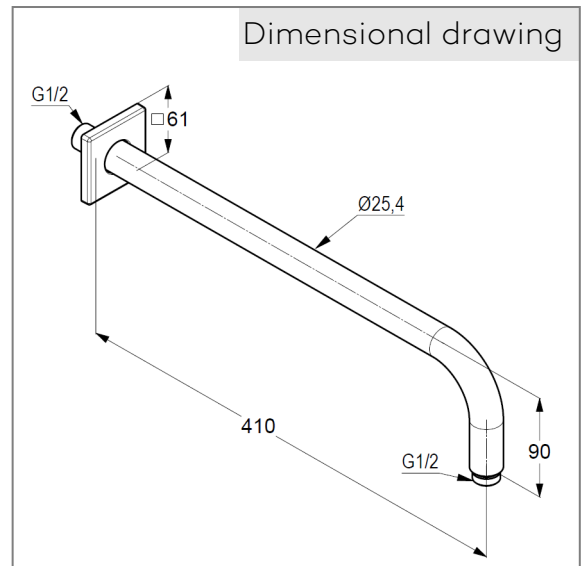

Technical Data

KLUDI A-QA
Wall shower arm
400 mm
DN 15

Ref.:
6653491-00

Finishes:
91 white/ chrome

Product description
Manufacturer KLUDI GmbH & Co. KG
Typ: KLUDI A-QA
Wall shower arm DN 15
400 mm
Ref.: 6653491-00
Wall shower arm
Flow rate at 3 bar = 42 l/ min.
connection 1/2"
for head showers DN 15
with push-on rosette 61 x 61 mm
for rigid wall mounting
projection 400 mm

Product picture

Dimensional drawing

Flow rate diagram