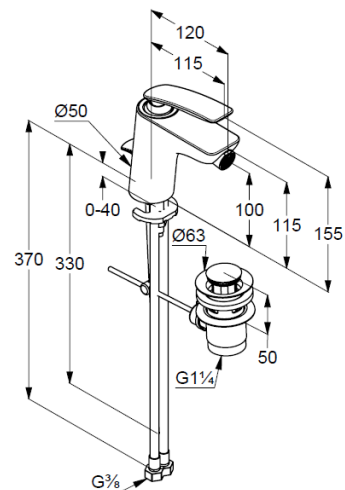

## Technical Data

KLUDI BALANCE  
Single lever bidet mixer  
DN 15

Ref.:  
522168775

Finishes:  
87 black matt finished / chrome

Product description  
Manufacturer KLUDI GmbH & Co. KG  
Typ: KLUDI BALANCE  
Single lever bidet mixer  
Ref.: 522168775  
Bidet mixer DN 15/ PN 10  
single lever mixer  
single hole mounted  
solid lever, metal  
Aerator, S-Pointer M24  
ceramic cartridge with hotwater safety device  
flow rate at 3 bar = 7,6 l/ min.  
flexible hoses G 3/8 DVGW approved  
rapid installation set  
pop up waste 1 1/4" metal

Product picture

Dimensional drawing

Flow rate diagram