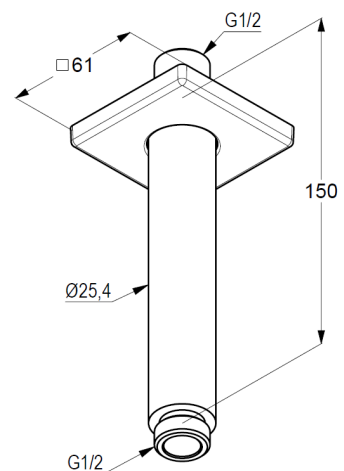

Technical Data

KLUDI A-QA
ceiling outlet
150 mm
DN 15

Ref.:
6653591-00

Finishes:
91 white/ chrome

Product description
Manufacturer KLUDI GmbH & Co. KG
Typ: KLUDI A-QA
ceiling outlet DN 15
150 mm
Ref.: 6653591-00
ceiling outlet
Flow rate at 3 bar = 42 L
connection 1/2"
for head showers DN 15
with push-on rosette 61 mm

Product picture

Dimensional drawing

Flow rate diagram