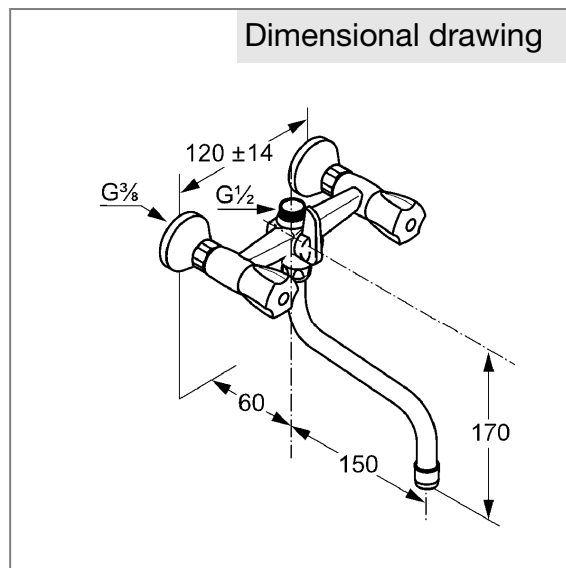

Product: **KLUDI STANDARD bath and shower mixer DN 10**

Ref.: **2620905 ..**

Product description

bath and shower mixer DN 10
 choice of handle
 handle Terralux metal (08)
 handle Terralux ABS (15)
 wall fastening
 distance from center to center 120 mm
 flow class AB
 aerator M 22 x l
 swivel spout
 diverter: bath to shower
 shower outlet G 1/2, protected against back flow
 S unions
 without shower set, noise group I, KIWA

Finishes:
 05 chrome

Advertisement

- * KLUDI GmbH & Co KG KLUDI STANDARD bath and shower mixer item no. 262090508/15
- ** classic headparts, DIN EN 200
- *** chrome plated brass, DIN 50930-6

bath and shower mixer, manufacturer KLUDI GmbH & Co KG KLUDI STANDARD bath and shower mixer item no. 262090508 / 262090515, DN 10, chrome plated brass, type: bath and shower mixer DN 10, swivel spout, handle projection 50 mm, aerator M 22 x l, noise level DIN EN 4109 group I, without report no., KIWA NL approval, flow class B A (max. 0,25 / 0,42 l/s), nozzle projection 150 mm, S unions 3/8 x 1/2 inch, classic headparts, handles marked: red / blue, diverter: shower to bath tub, shower outlet 1/2 inch, protected against back flow DIN EN 1717, distance from center to center 120 mm, choice of handle: 08 = handle Terralux chrome plated metal, 15 = handle Terralux ABS chrome plated plastic, for pressure type water heater, for continuous line heater, PN 10,

Product picture

Dimensional drawing

Flow rate diagram