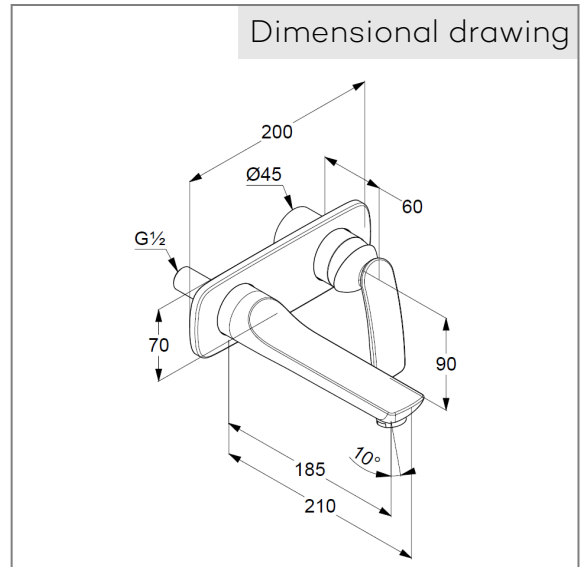

Technical Data

Product: KLUDI BALANCE
basin mixer
DN 15

Article-Nr.: 522460575

Surface: 05 chrom

Product description

manufacturer KLUDI GmbH & Co. KG
Typ: KLUDI BALANCE basin mixer,
DN 15/ PN 10
Art. Nr. 522460575
basin mixer DN 15
concealed basin mixer
single lever mixer
trim set without pre-installation set 38243
wall mounted
fixed spout 185 mm
solid lever, metal
Aerator, S-Pointer M24 PCA
ceramic cartridge
flow rate at 3 bar = 6 l/ min.

Product Picture

Dimensional drawing

Flow rate diagram