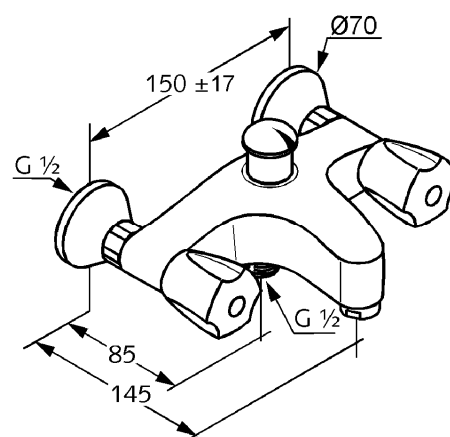

Product: KLUDI STANDARD bath and shower mixer DN 15

Ref.: 2512505 ..

Product description

bath and shower mixer DN 15
 choice of handle
 handle Terralux metal (08)
 handle Terralux ABS (15)
 wall fastening
 flow class BB
 aerator M 28 x I
 automatic diverter: shower to bath tub
 shower outlet G 1/2
 protected against back flow
 S unions
 without shower set
 noise group I, PA-IX 8525/IBB

Finishes:
 05 chrome

Advertisement

- * KLUDI GmbH & Co KG KLUDI STANDARD bath and shower mixer item no. 251250508/15
- ** classic headparts, DIN EN 200
- *** chrome plated brass, DIN 50930-6

bath and shower mixer DN 15, manufacturer KLUDI GmbH & Co KG KLUDI STANDARD bath and shower mixer item no. 251250508 / 251250515, DN 15, chrome plated brass, type: bath and shower mixer DN 15, handle projection 50 mm, aerator M 28 x I, noise level DIN EN 4109 group I, report no. P- IX 8525 / IBB, flow class B B (max. 0,42 l/s), nozzle projection 145 mm, S unions 1/2 x 3/4 inch, classic headparts, handles marked: red / blue, automatic diverter: shower to bath tub, shower outlet 1/2 inch, protected against back flow DIN EN 1717, choice of handle: 08 = handle Terralux chrome plated metal, 15 = handle Terralux ABS chrome plated plastic, for pressure type water heater, for continuous line heater, PN 10,

Product picture

Dimensional drawing

Flow rate diagram