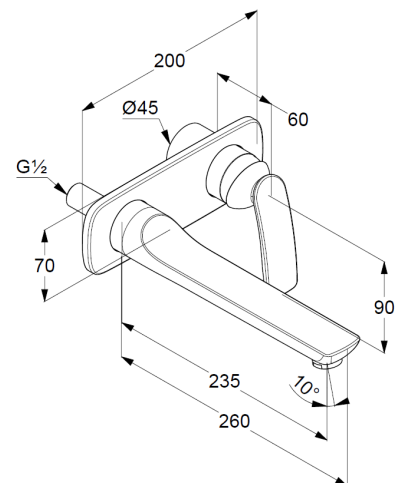

Technical Data

Product: KLUDI BALANCE
basin mixer
DN 15

Article-Nr.: 522470575

Surface: 05 chrome

Product description

manufacturer KLUDI GmbH & Co. KG
Typ: KLUDI BALANCE basin mixer,
DN 15/ PN 10
Art. Nr. 522470575
basin mixer DN 15
concealed basin mixer
single lever mixer
trim set without pre-installation set 38243
wall mounted
fixed spout 235 mm
solid lever, metal
Aerator, S-Pointer M24 PCA
ceramic cartridge
flow rate at 3 bar = 6 l/ min.

Product Picture

Dimensional drawing

Flow rate diagram