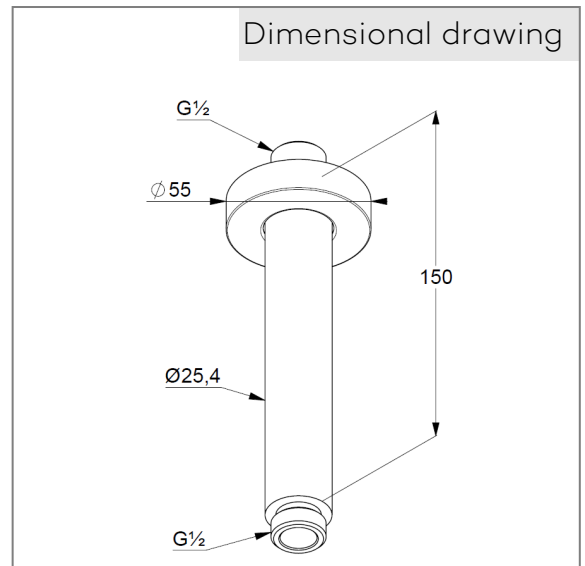

Technical Data

KLUDI A-QA
ceiling outlet
150 mm
DN 15

Ref.:
6651591-00

Finishes:
91 white/ chrome

Product description
Manufacturer KLUDI GmbH & Co. KG
Typ: KLUDI A-QA
ceiling outlet DN 15
150 mm
Ref.: 6651591-00
ceiling outlet
Flow rate at 3 bar = 42 L
connection 1/2"
for head showers DN 15
with push-on rosette \varnothing 55 mm

Product picture

Dimensional drawing

Flow rate diagram