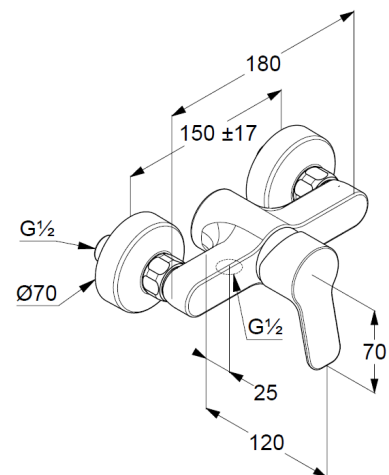

wall mounted

solid lever, metal

protected against back flow

shower outlet 1/2 inch

ceramic cartridge with hotwater safety device

flow rate at 3 bar = 31 L/ min.

S-unions G 1/2 x 3/4

Product Picture

Dimensional drawing

Flow rate diagram