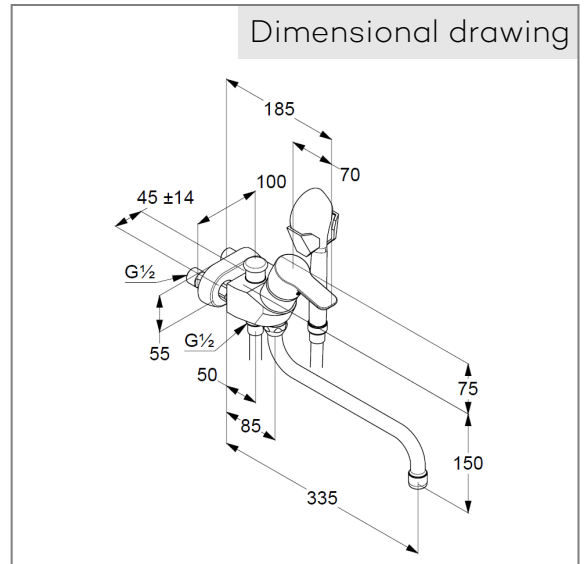

## Technical Data

Product: KLUDI PURE&EASY  
single lever bath- and shower mixer,  
with handshower/ shower hose, DN 15

Article-Nr.: 375920565

Surface: 05 chrome

### Product description

manufacturer KLUDI GmbH & Co. KG  
Typ: KLUDI PURE&EASY  
single lever bath- and shower mixer,  
with handshower and shower hose,  
DN 15/ PN 10  
Art. Nr. 375920565  
bath and shower mixer  
single lever mixer  
wall mounted  
automatic diverter: shower/ bath  
solid lever, metal  
Aerator M22  
protected against back flow  
shower outlet 1/2 inch  
ceramic cartridge with hotwater safety device  
flow rate at 3 bar = 19 l/ min.  
swivel spout  
S-unions G 1/2 x 1/2  
centre distance 45 mm  
hand shower and shower hose 1250 mm  
shower hook

Product Picture

Dimensional drawing

Flow rate diagram