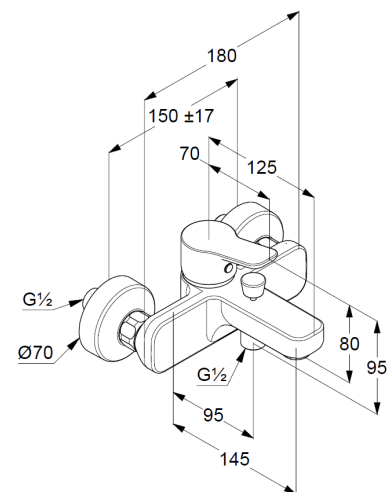

Technical Data

Product: KLUDI PURE&EASY
single lever bath- and shower mixer,
DN 15

Article-Nr.: 376819165

Surface: 91 white/ chrome

Product description

manufacturer KLUDI GmbH & Co. KG
Typ: KLUDI PURE&EASY
single lever bath- and shower mixer,
DN 15/ PN 10
Art. Nr. 376819165
bath and shower mixer
single lever mixer
wall mounted
automatic diverter: shower/ bath
solid lever, metal
aerator M24
protected against back flow
shower outlet 1/2 inch
ceramic cartridge with hotwater safety device
flow rate at 3 bar = 21 l/ min.
S-unions G 1/2 x 3/4

Product Picture

Dimensional drawing

Flow rate diagram