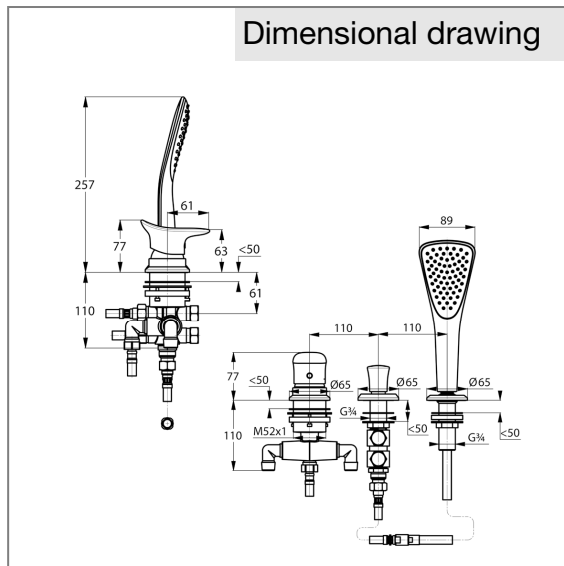

Product: KLUDI AMBA 3 hole single lever bath and shower mixer with diverter

Ref.: 534480575

Product description

3 hole single lever bath and shower mixer DN 15
 three hole tiles deck installation, standing installation
 solid lever
 ceramic cartridge with hot water safety device
 flow rate to bath tub 24 l/min at 3 bar
 flow rate shower 14,5 l/min at 3 bar
 automatic diverter: shower to bath tub
 protected against back flow
 with pull-out hand shower KLUDI FIZZ 1 S
 shower hose 1/2 x 1/2 x 1500 mm
 without connecting supply hoses
 without bath tub filler

Finishes:
 05 chrome

Advertisement

three hole tap, manufacturer KLUDI GmbH & Co. KG
 KLUDI AMBA item no. 534480575
 type: 3 hole single lever bath and shower mixer with diverter, DN 15 / PN 10 for tiles deck installation and standing installation, chrome plated brass, solid lever chrome plated metal, ceramic cartridge K-41 with hot water safety device, without bath tub filler, flow rate to bath tub 24 l/min at 3 bar, flow rate at shower outlet 14,5 l/min at 3 bar, automatic diverter: shower to bath tub, protected against back flow DIN EN 1717, with pull-out KLUDI FIZZ 1 S hand shower, chrome plated plastic, with cleaning system, fixed shuft for shower hose, shower hose 1/2 x 1/2 inch x 1500 mm with metal body
 dimensions: hand shower height: 257 mm, lever height: 77 mm, lever projection: 61 mm
 connecting supply hoses KLUDI Art. Nr. 7544605-00
 required quantity 2 pieces, not included

Product picture

Dimensional drawing

Flow rate diagram