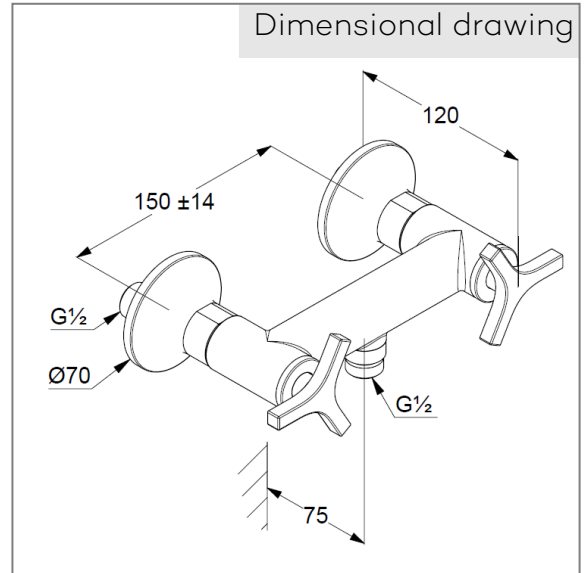

Shower mixer

Ref.: 207100539

shower mixer DN 15

two handle mixer

wall mounted

Y handle, metal

protected against back flow

shower outlet 1/2 inch

ceramic headparts 90° (right/ left)

flow rate at 3 bar = 21 l/ min.

S-unions G 1/2 x 3/4

Product picture

Dimensional drawing

Flow rate diagram