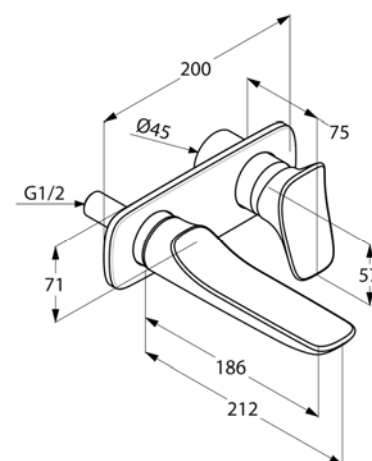

Product: KLUDI AMBA concealed 2 hole single lever basin mixer, projection 180 mm, trim set

Ref.: 532440575

Product description

concealed 2 hole single lever basin mixer
 trim set
 wall mounting
 solid lever
 aerator M 24 x 1
 flow rate 5 l/min at 3 bar
 wall outlet 180 mm
 without pre-installation set
 KLUDI item no. 38243

Finishes:
 05 chrome

Product picture

Advertisement

wall mounted mixer, manufacturer KLUDI GmbH & Co. KG
 KLUDI AMBA item no. 532440575
 type: concealed 2 hole single lever basin mixer, trim set, with wall outlet 180 mm, chrome plated brass, solid lever chrome plated metal, aerator M 24 x 1, flow rate 5,0 l/min at 3 bar, concealed wall unions
 dimensions: nozzle projection: 212 mm, lever projection: 75 mm, lever: 57 mm, centre distance: 110 mm, cover plate: 71/200 mm
 Suitable for pre-installation set KLUDI item no. 38243, not included.

Dimensional drawing

Flow rate diagram