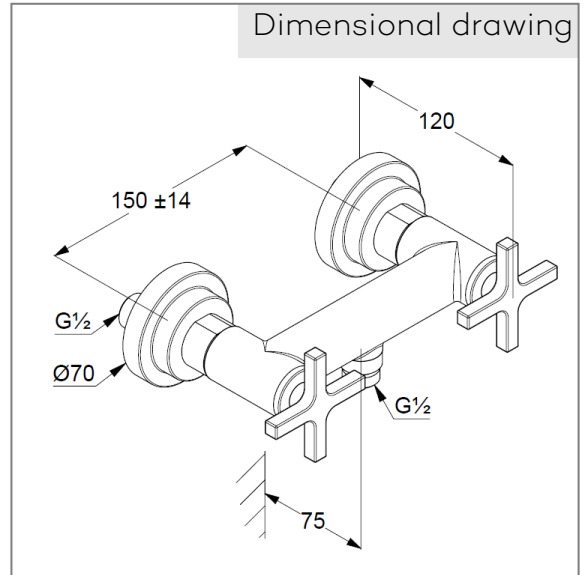

Shower mixer

Ref.: 207100520

shower mixer DN 15

two handle mixer

wall mounted

cross handle, metal

protected against back flow

shower outlet 1/2 inch

ceramic headparts 90° (right/ left)

flow rate at 3 bar = 21 l/ min.

S-unions G 1/2 x 3/4

Product picture

Dimensional drawing

Flow rate diagram