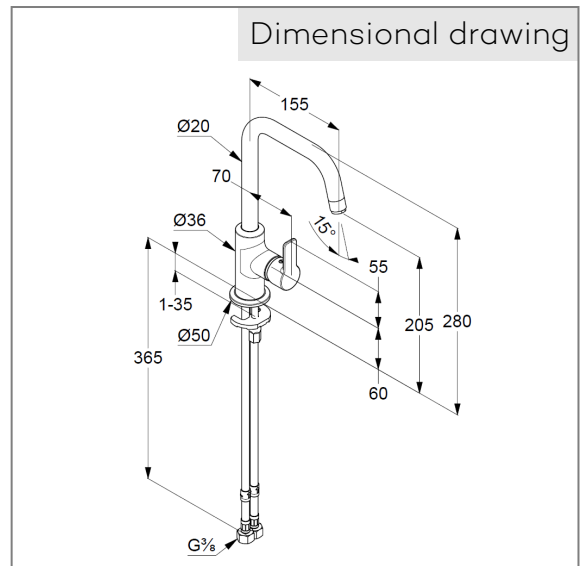

## Technical Data

Product: KLUDI PURE&EASY  
single lever basin mixer, DN 15

Article-Nr.: 370240565

Surface: 05 chrome

### Product description

manufacturer KLUDI GmbH & Co. KG  
Typ: KLUDI PURE&EASY  
single lever basin mixer,  
DN 15/ PN 10  
Art. Nr. 370240565  
basin mixer  
single lever mixer  
single hole mounted  
solid lever, metal  
lateral actuation  
Aerator M18 PCA  
ceramic cartridge  
flow rate at 3 bar = 5 l/ min.  
swivel spout (360°)  
flexible hoses G 3/8 DVGW approved  
rapid installation set

Product Picture

Dimensional drawing

Flow rate diagram