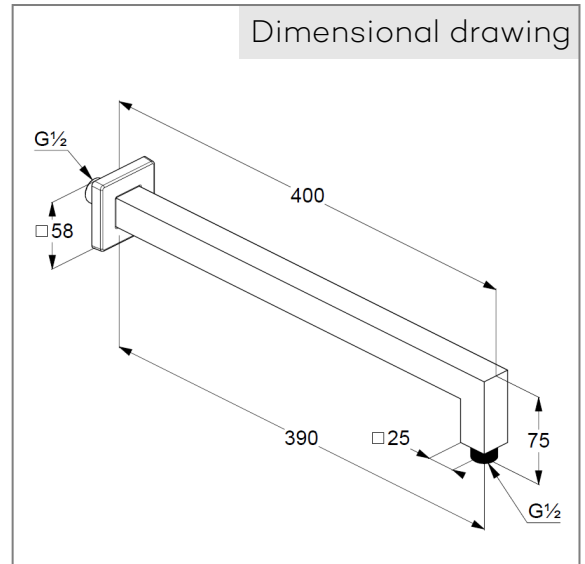

Technical Data

Product: KLUDI A-QA
Wall shower arm 400 mm,
DN 15

Article-Nr.: 6654405-00

Surface: 05 chrome

Product description

manufacturer KLUDI GmbH & Co. KG

Typ: KLUDI A-QA

Wall shower arm 400 mm,
DN 15/ PN 10

Art. Nr. 6654405-00

Wall shower arm
connection 1/2"

for head showers DN 15
escutcheon

Threaded connection 1/2 "
for rigid wall mounting

Product Picture

Dimensional drawing

Flow rate diagram