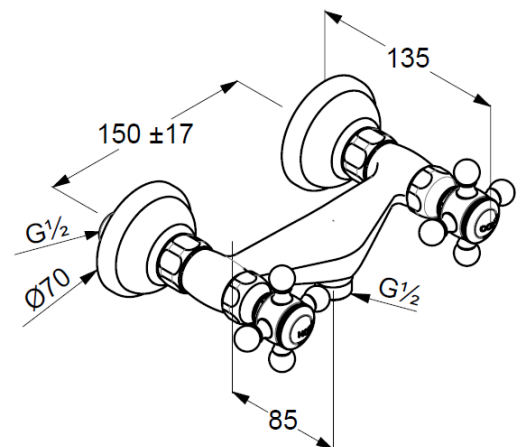

Technical Data

KLUDI 1926
Shower mixer
DN 15

Ref:
516104520

Finishes:
45 gold plated 23 carat

Product description
Manufacturer KLUDI GmbH & Co. KG
Typ: KLUDI 1926
Shower mixer
Ref.: 516104520
shower mixer DN 15
two handle mixer
wall mounted
cross handle, metal
protected against back flow
shower outlet 1/2 inch
ceramic headparts 180°
flow rate at 3 bar = 21 l/ min.
S-unions G 1/2 x 3/4

Product picture

Dimensional drawing

Flow rate diagram