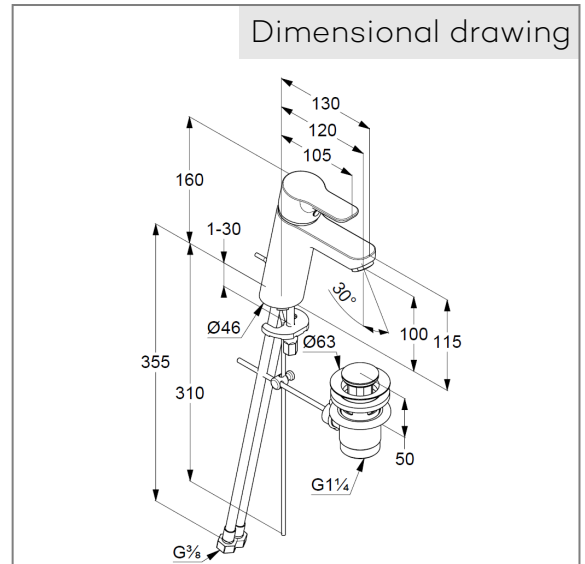

Technical Data

Product: KLUDI PURE&EASY
single lever basin mixer 100
DN 15

Article-Nr.: 372909165

Surface: 91 white/ chrome

Product description

manufacturer KLUDI GmbH & Co. KG
Typ: KLUDI PURE&EASY
single lever basin mixer 100,
DN 15/ PN 10
Art. Nr. 372909165
basin mixer
single lever mixer
single hole mounted
solid handle, metal
aerator M24
ceramic cartridge with hotwater safety device
flow rate at 3 bar = 7 l/ min.
flexible hoses G 3/8 DVGW approved
rapid installation set
pop up waste 1 1/4" metal

Product Picture

Dimensional drawing

Flow rate diagram