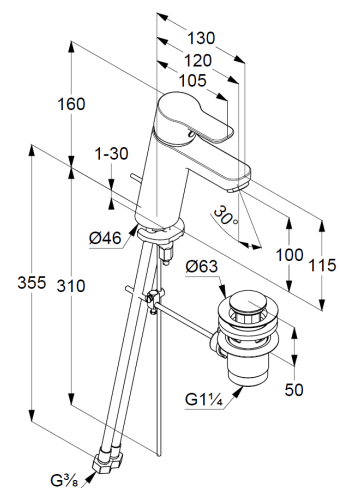

Technical Data

Product: KLUDI PURE&EASY
single lever basin mixer 100
DN 15

Article-Nr.: 371900565

Surface: 05 chrome

Product description

manufacturer KLUDI GmbH & Co. KG
Typ: KLUDI PURE&EASY
single lever basin mixer 100,
DN 15/ PN 10
Art. Nr. 371900565
basin mixer
single lever mixer
single hole mounted
solid handle, metal
aerator M24
ceramic cartridge with hotwater safety device
flow rate at 3 bar = 7 l/ min.
flexible hoses G 3/8 DVGW approved
rapid installation set
pop up waste 1 1/4" plastic

Product Picture

Dimensional drawing

Flow rate diagram