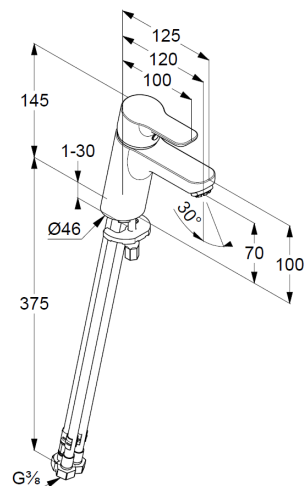

## Technical Data

Product: KLUDI PURE&EASY  
single lever basin mixer 70  
DN 15

Article-Nr.: 372750565

Surface: 05 chrome

### Product description

manufacturer KLUDI GmbH & Co. KG  
Typ: KLUDI PURE&EASY  
single lever basin mixer 70,  
DN 15/ PN 10  
Art. Nr. 372750565  
basin mixer  
single lever mixer  
for open hot water heaters  
single hole mounted  
solid lever, metal  
aerator M24  
ceramic cartridge with hotwater safety device  
flow rate at 3 bar = 5 l/ min.  
flexible hoses G 3/8 DVGW approved  
rapid installation set

Product Picture

Dimensional drawing

Flow rate diagram