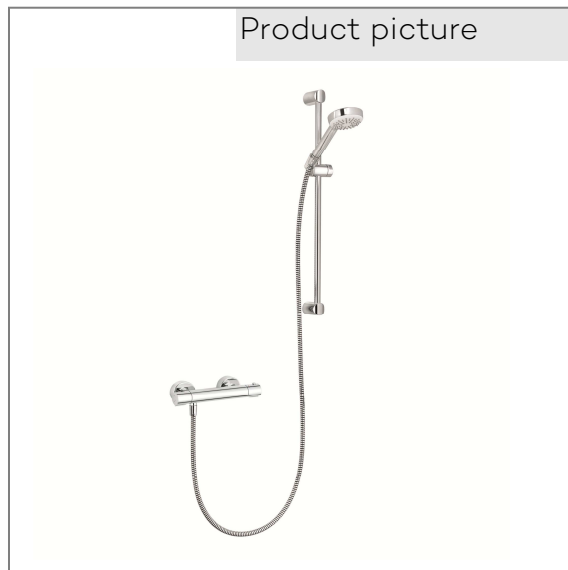

Dimensional drawing

Technical Data

KLUDI LOGO SHOWER DUO
thermostatic shower mixer
shower set 1 S
with wall rail 600 mm
DN 15

Ref:
6857505-00

Finishes:
05 chrome

Product description
Manufacturer KLUDI GmbH & Co. KG
Typ: KLUDI LOGO
thermostatic shower mixer
with shower set 1 S DN 15
with wall rail 600 mm
Ref.: 6857505-00

thermostatic shower mixer
wall mounted
Hot water stop at 38°
temperature handle with hotwater safety at 38°C
protected against back flow
shower outlet 1/2 inch
ceramic headparts 180°
S-unions G 1/2 x 3/4

hand shower 1 S
1 spray pattern
Volumen
with cleaning system
connection 1/2"
sieve seal

Shower hose
plastic coated
with metal-effect
with conical nuts
G 1/2 x G 1/2 x 1600 mm

wall rail 600 mm
height-adjustable hand shower holder
With fixing material
for rigid wall mounting

Product picture