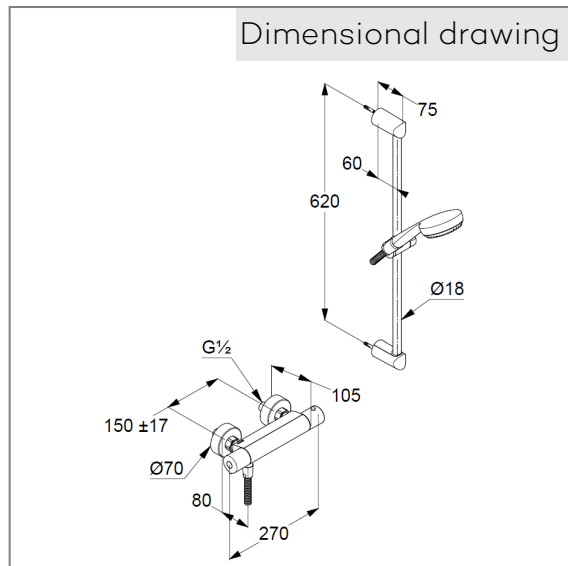

thermostatic shower mixer
 wall mounted
 Hot water stop at 38°
 temperature handle with hotwater safety at 38°C
 protected against back flow
 shower outlet 1/2 inch
 ceramic headparts 180°
 S-unions G 1/2 x 3/4

hand shower 1 S
 1 spray pattern
 Volumen
 with cleaning system
 connection 1/2"
 sieve seal

Shower hose
 plastic coated
 with metal-effect
 with conical nuts
 G 1/2 x G 1/2 x 1600 mm

wall rail 600 mm
 height-adjustable hand shower holder
 With fixing material
 for rigid wall mounting

Product picture

Dimensional drawing

Flow rate diagramm