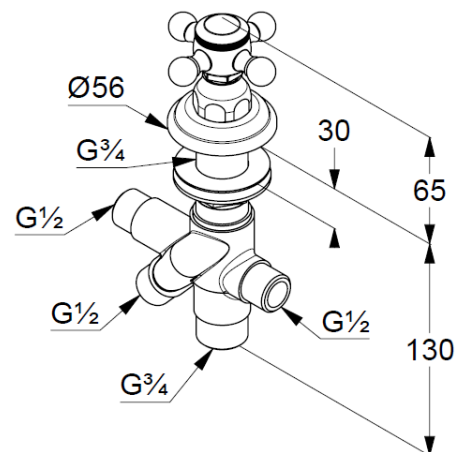

Technical Data

KLUDI 1926
Two Way Diverter
DN 15

Ref:
518480520

Finishes:
05 chrom

Product description
Manufacturer KLUDI GmbH & Co. KG
Typ: KLUDI 1926
Two way diverter
Ref.: 518480520
two way diverter
stand assembly
connection 1/2"
cross handle, metal
shower outlet 1/2 inch
bath outlet 3/4 inch
ceramic headparts
with rosette Ø 56 mm
marking neutral

Product picture

Dimensional drawing

Flow rate diagram