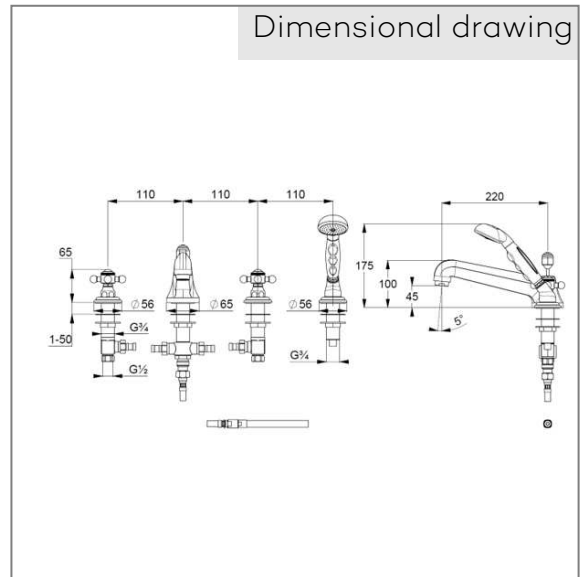

Technical Data

KLUDI 1926
concealed 4-hole bath/ shower mixer
DN 15

Ref.:
515250520

Finishes:
05 chrom

Product description
Manufacturer KLUDI GmbH & Co. KG
Typ: KLUDI 1926
concealed 4-hole bath/ shower mixer
Ref.: 515250520
concealed 4-hole bath/ shower mixer DN 15
stand assembly
extractable hand shower
with shower holder
automatic diverter: shower/ bath
4-hole tiles deck mounted installation
cross handle, metal
aerator M24
protected against back flow
ceramic headparts 180°
flow rate at 3 bar = 22 l/ min.
fixed spout
shank-fixing
Hand shower hoses M15 x 1500 mm
without flexible high pressure supply tubes,
Article No. 7544605-00

hand shower 1 S
1 spray pattern
Volumen
sieve seal
connection 1/2"

Product picture

Dimensional drawing

Flow rate diagram