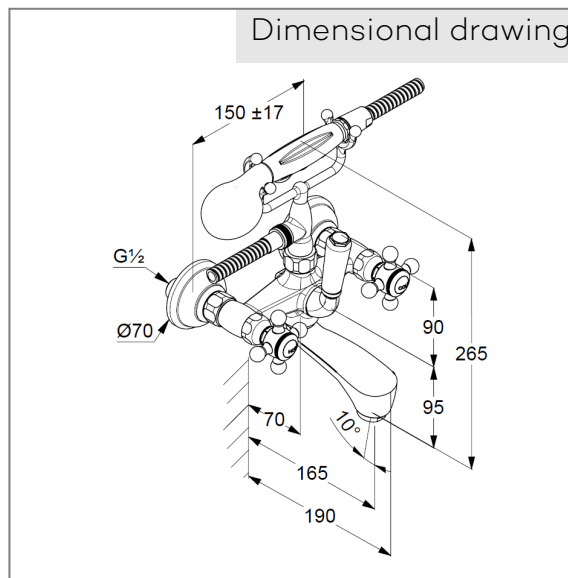

Technical Data

KLUDI 1926
bath and shower mixer
DN 15

Ref:
514410520

Finishes:
05 chrom

Product description
Manufacturer KLUDI GmbH & Co. KG
Typ: KLUDI 1926
bath and shower mixer
Ref: 514410520
bath and shower mixer DN 15
two handle mixer
wall mounted
manual diverter: shower/ bath
cross handle, metal
Aerator M24
protected against back flow
shower outlet 1/2 inch
ceramic headparts 180°
flow rate at 3 bar = 23 l/ min.
S-unions G 1/2 x 3/4

hand shower 1 S
1 spray pattern
connection 1/2"
sieve seal

Shower hose
plastic coated
with metal-effect
G 1/2 x G 1/2 x 1500 mm

Product picture

Dimensional drawing

Flow rate diagram