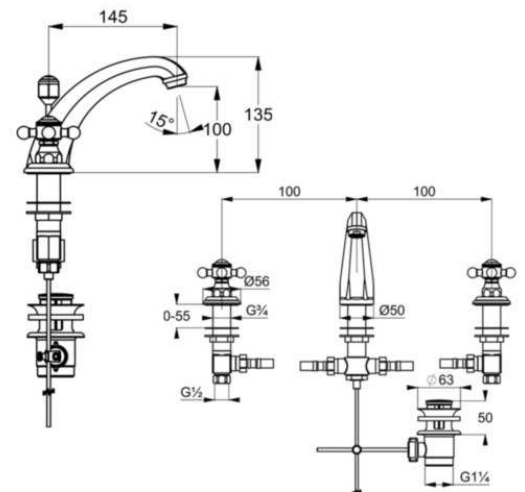

## Technical Data

KLUDI 1926  
3-hole basin mixer  
DN 15

Ref:  
510434520

Finishes:  
45 gold plated 23 carat

Product description  
Manufacturer KLUDI GmbH & Co. KG  
Typ: KLUDI 1926  
3-hole basin mixer  
Ref.: 510434520  
3-hole basin mixer DN 15  
two handle mixer  
3 hole mounted  
cross handle, metal  
Aerator M24  
ceramic headparts 180°  
shank-fixing  
pop up waste 1 1/4" metal  
without flexible high pressure supply tubes/  
or copper pipes Ø 10 mm (KLUDI Art. Nr. 1620345)

Product picture

Dimensional drawing

Flow rate diagram