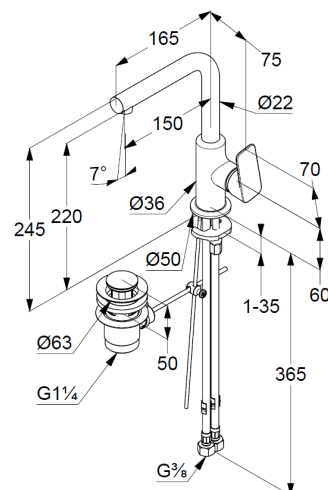

DN 15/ PN 10

Art. Nr. 400250575

basin mixer

single lever mixer

single hole mounted

solid lever, metal

lateral actuation

Aerator M18 PCA

ceramic cartridge

flow rate at 3 bar = 5 l/ min.

swivel spout (360°)

flexible hoses G 3/8 DVGW approved

rapid installation set

pop up waste 1 1/4" metal

Product Picture

Dimensional drawing

Flow rate diagram