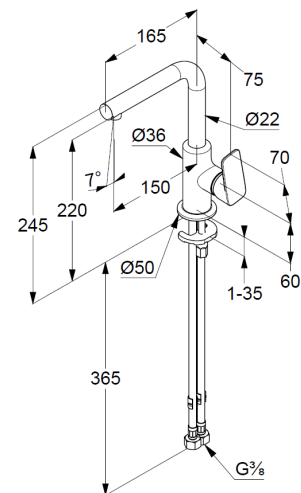

DN 15/ PN 10

Art. Nr. 400240575

basin mixer

single lever mixer

single hole mounted

solid lever, metal

lateral actuation

Aerator M16,5 PCA

ceramic cartridge

flow rate at 3 bar = 7 l/ min.

swivel spout (360°)

flexible hoses G 3/8 DVGW approved

rapid installation set

Product Picture

Dimensional drawing

Flow rate diagram