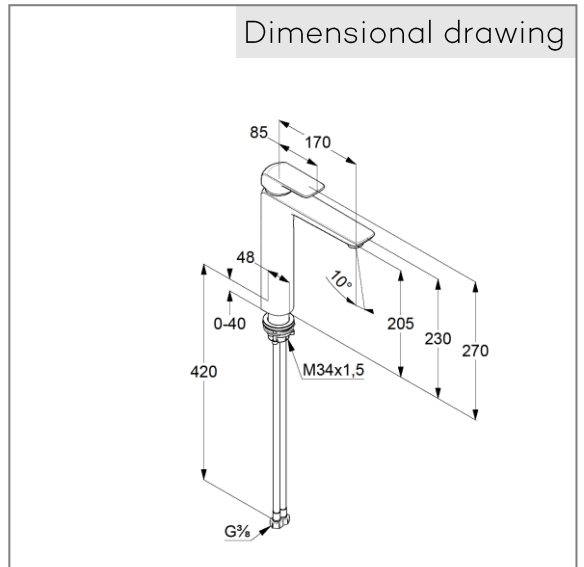

Product: KLUDI AMEO single lever basin mixer
DN 15 height 205mm

Ref.: 412960575

Product description

single lever basin mixer DN 15
single hole mounted
solid lever
ceramic cartridge
aerator M 24 x 1
flow rate 6 l/min at 3 bar
flexible high pressure supply tubes 3/8 inch
rapid installation set

Finishes:
05 chrome

Product picture

Dimensional drawing

Advertisement

single lever basin mixer, manufacturer KLUDI GmbH & Co. KG
KLUDI AMEO item no. 412960575
type: single lever basin mixer height 205 mm, DN 15 / PN 10,
chrome plated brass, solid lever chrome plated metal, ceramic
cartridge, aerator M 24 x 1, flow rate 6 l/min at 3 bar, flexible high
pressure supply tubes 3/8 inch with DVGW / W270 approval, rap-
id installation set