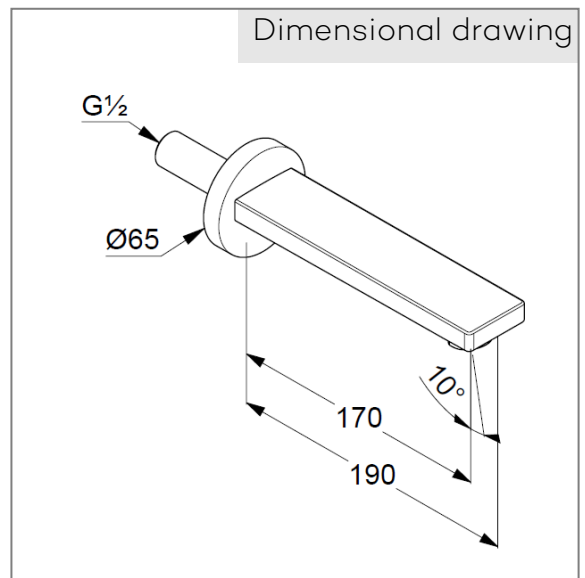

Technical Data

KLUDI ZENTA SL
wall spout
DN 15

Ref.:
4860005

Finishes:
05 chrome

Manufacturer KLUDI GmbH & Co. KG
Typ: KLUDI ZENTA SL
wall spout DN 15
Ref.: 4860005
wall spout
wall mounted
aerator M24
flow rate at 3 bar = 28 l/ min.
fixed spout
connection 1/2"
with rosette Ø 65 mm
2 parts, connector G 1/2"

Product picture

Dimensional drawing

Flow rate diagram