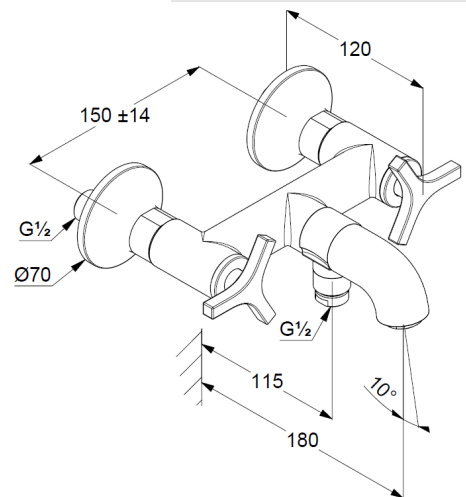

Technical Data

KLUDI NOVA FONTE
bath and shower mixer
DN 15
Style: Decó

Ref.:
205400539

Finishes:
05 chrom

Product description
Manufacturer KLUDI GmbH & Co. KG
Typ: KLUDI NOVA FONTE
bath and shower mixer
Ref.: 205400539
bath and shower mixer DN 15
two handle mixer
wall mounted
automatic diverter: shower/ bath
Y handle, metal
Aerator, S-Pointer M24
protected against back flow
shower outlet 1/2 inch
ceramic headparts 90° (right/ left)
flow rate at 3 bar = 23 l/ min.
S-unions G 1/2 x 3/4

Product picture

Dimensional drawing

Flow rate diagram