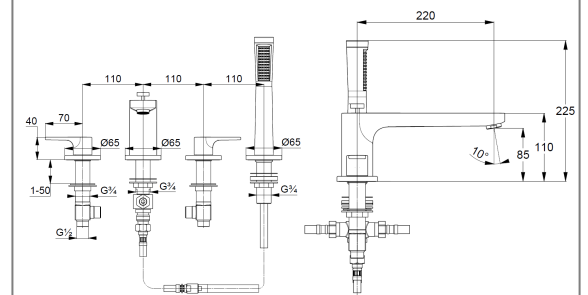

## Technical Data

KLUDI ZENTA SL 4-hole  
bath- and shower mixer  
DN 15

Article- Nr.:  
484240565

Surface:  
O5 chrome

manufacturer KLUDI GmbH & Co. KG  
Typ: KLUDI ZENTA SL  
bath- and shower mixer,  
DN 15/ PN 10  
Art. Nr. 484240565

Concealed 4-hole bath/ shower mixer  
Extractable hand shower A-QA 1S  
automatic diverter: shower/ bath  
4-hole tiles deck mounted installation  
solid lever, metal  
aerator M24  
protected against back flow  
ceramic headparts 90°  
flow rate at 3 bar = 27 l/ min.  
shank fixing  
without flexible high pressure supply tubes  
Article No. 7544605-00  
Hand shower hoses M15 x 1500 mm

Product Picture

Dimensional drawing

Flow rate diagram