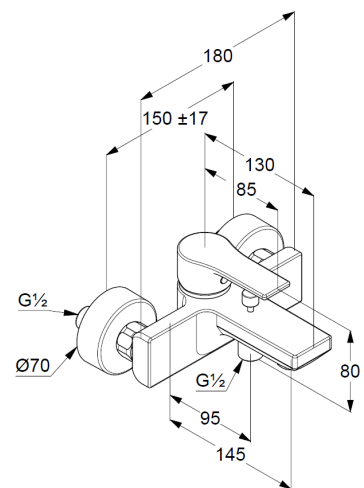

Technical Data

KLUDI ZENTA SL
single lever bath- and shower mixer
DN 15

Article- Nr.:
486700565

Surface:
O5 chrome

manufacturer KLUDI GmbH & Co. KG
Typ: KLUDI ZENTA SL
single lever bath- and shower mixer,
DN 15/ PN 10
Art. Nr. 486700565
bath and shower mixer
single lever mixer
wall mounted
automatic diverter: shower/ bath
solid lever, metal
aerator M24
protected against back flow
shower outlet 1/2 inch
ceramic cartridge with hotwater safety device
flow rate at 3 bar = 21 l/ min.
S-unions G 1/2 x 3/4

Product Picture

Dimensional drawing

Flow rate diagram