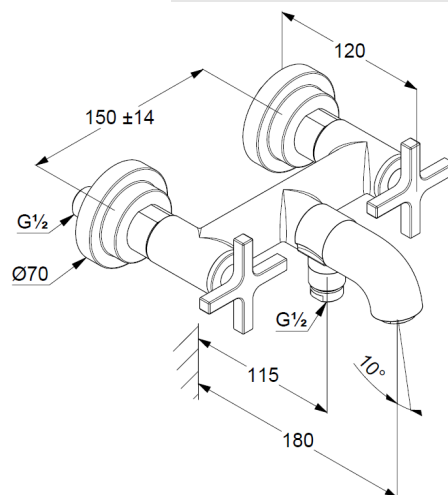

Technical Data

KLUDI NOVA FONTE
bath and shower mixer
DN 15
Style: Classic

Ref:
205400520

Finishes:
05 chrom

Product description
Manufacturer KLUDI GmbH & Co. KG
Typ: KLUDI NOVA FONTE
bath and shower mixer
Ref.: 205400520
bath and shower mixer DN 15
two handle mixer
wall mounted
automatic diverter: shower/ bath
cross handle, metal
Aerator, S-Pointer M24
protected against back flow
shower outlet 1/2 inch
ceramic headparts 90° (right/ left)
flow rate at 3 bar = 23 l/ min.
S-unions G 1/2 x 3/4

Product picture

Dimensional drawing

Flow rate diagram