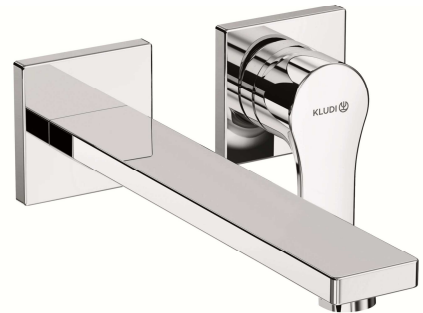

## Technical Data

KLUDI ZENTA SL  
concealed single lever basin mixer  
DN 15

Ref:  
482450565

Finishes:  
05 chrom

Product description  
Manufacturer KLUDI GmbH & Co. KG  
Typ: KLUDI ZENTA SL  
Concealed single lever basin mixer  
Ref: 482450565  
concealed basin mixer  
projection 230 mm  
single lever mixer  
trim set without pre-installation set  
pre installation set KLUDI Art. Nr. 38242  
vertical wall mounted  
solid lever, metal  
Aerator, S-Pointer M24  
flow rate at 3 bar = 7 l/ min.  
fixed spout

Product picture

Dimensional drawing

Flow rate diagram