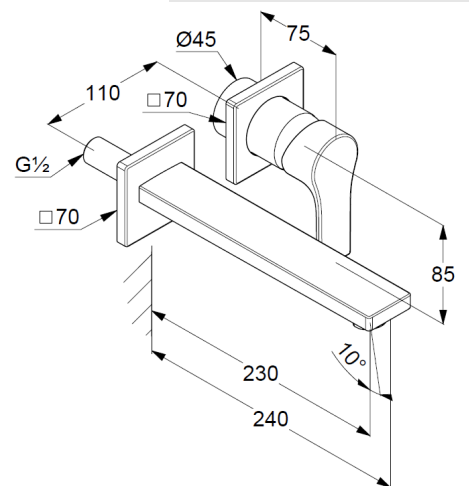

## Technical Data

KLUDI ZENTA SL  
concealed single lever basin mixer  
DN 15

Ref:  
482450565

Finishes:  
05 chrom

Product description  
Manufacturer KLUDI GmbH & Co. KG  
Typ: KLUDI ZENTA SL  
Concealed single lever basin mixer  
Ref: 482450565  
concealed basin mixer  
projection 230 mm  
single lever mixer  
trim set without pre-installation set  
pre installation set KLUDI Art. Nr. 38242  
vertical wall mounted  
solid lever, metal  
Aerator, S-Pointer M24  
flow rate at 3 bar = 7 l/ min.  
fixed spout

Product picture

Dimensional drawing

Flow rate diagram