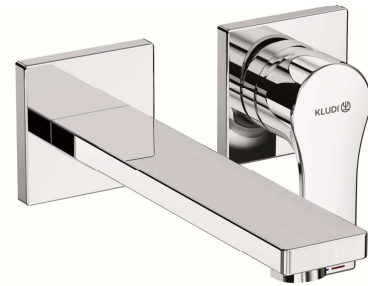

## Technical Data

KLUDI ZENTA SL  
concealed single lever basin mixer  
DN 15

Ref:  
482440565

Finishes:  
05 chrom

Product description  
Manufacturer KLUDI GmbH & Co. KG  
Typ: KLUDI ZENTA SL  
Concealed single lever basin mixer  
Ref: 482440565  
concealed basin mixer  
projection 180 mm  
single lever mixer  
trim set without pre-installation set  
pre installation set KLUDI Art. Nr. 38242  
vertical wall mounted  
solid lever, metal  
Aerator, S-Pointer M24  
flow rate at 3 bar = 7 l/ min.  
fixed spout

Product picture

Dimensional drawing

Flow rate diagram