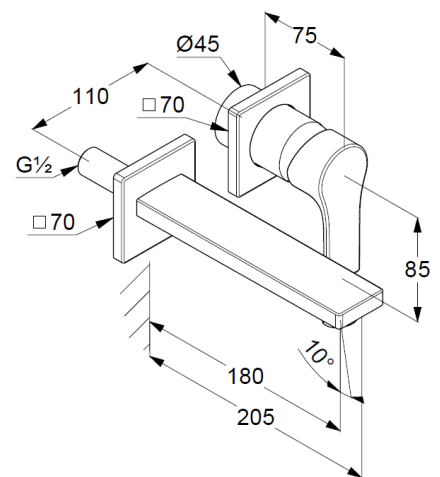

## Technical Data

KLUDI ZENTA SL  
concealed single lever basin mixer  
DN 15

Ref:  
482440565

Finishes:  
05 chrom

Product description  
Manufacturer KLUDI GmbH & Co. KG  
Typ: KLUDI ZENTA SL  
Concealed single lever basin mixer  
Ref: 482440565  
concealed basin mixer  
projection 180 mm  
single lever mixer  
trim set without pre-installation set  
pre installation set KLUDI Art. Nr. 38242  
vertical wall mounted  
solid lever, metal  
Aerator, S-Pointer M24  
flow rate at 3 bar = 7 l/ min.  
fixed spout

Product picture

Dimensional drawing

Flow rate diagram