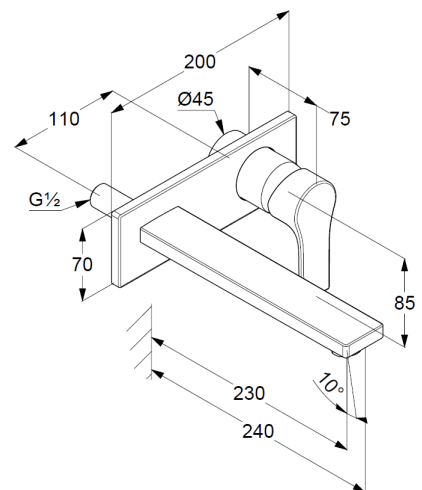

## Technical Data

KLUDI ZENTA SL  
concealed single lever basin mixer  
DN 15

Ref:  
482480565

Finishes:  
05 chrom

Product description  
Manufacturer KLUDI GmbH & Co. KG  
Typ: KLUDI ZENTA SL  
Concealed single lever basin mixer  
Ref: 482480565  
concealed basin mixer  
projection 230 mm  
single lever mixer  
trim set without pre-installation set  
pre installation set KLUDI Art. Nr. 38242  
vertical wall mounted  
solid lever, metal  
Aerator, S-Pointer M24  
flow rate at 3 bar = 7 l/ min.  
fixed spout

Product picture

Dimensional drawing

Flow rate diagram