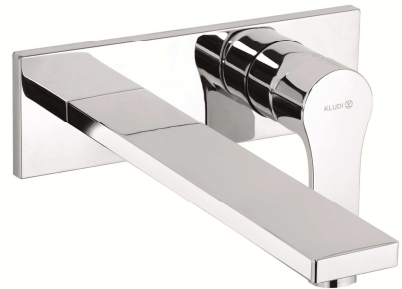

Technical Data

KLUDI ZENTA SL
concealed single lever basin mixer
DN 15

Ref:
482480565

Finishes:
05 chrom

Product description
Manufacturer KLUDI GmbH & Co. KG
Typ: KLUDI ZENTA SL
Concealed single lever basin mixer
Ref: 482480565
concealed basin mixer
projection 230 mm
single lever mixer
trim set without pre-installation set
pre installation set KLUDI Art. Nr. 38242
vertical wall mounted
solid lever, metal
Aerator, S-Pointer M24
flow rate at 3 bar = 7 l/ min.
fixed spout

Product picture