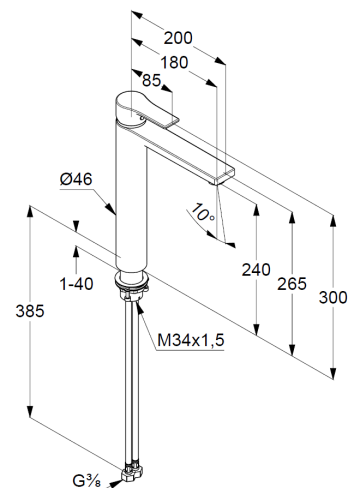

basin mixer for washbowls DN 15/ PN 10

single lever mixer

single hole mounted

solid lever, metal

Aerator, S-Pointer M24 PCA

ceramic cartridge with hotwater safety device

flow rate at 3 bar = 7 l/ min.

fixed spout

rapid installation set

without pop up waste

Product Picture

Dimensional drawing

Flow rate diagram