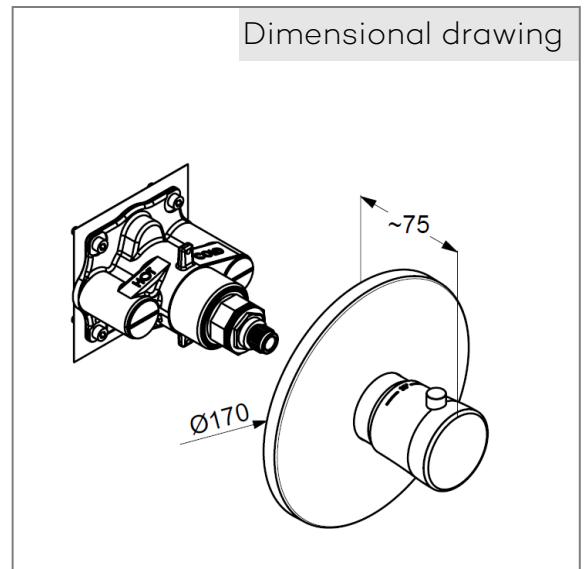

Technical Data

Product: KLUDI BALANCE
concealed THM mixer,
trim set with functional unit

Ref.: 527299175

Finishes: 91 white/ chrome

Product description

Manufacturer KLUDI GmbH & Co. KG
Typ: KLUDI BALANCE
concealed thermostatic fitting
Ref.: 527299175,
pre installation set KLUDI FLEXX.BOXX Art. Nr. 88011
wall mounted
trim set with functional unit
cylindricity handle, metal
without shutt-off-valve
temperature handle with hotwater safety at 38°C
flow rate at 3 bar/ 38°C = 40 l/ min.
with integrated back flow preventer

Product picture

Dimensional drawing

Flow rate diagramm