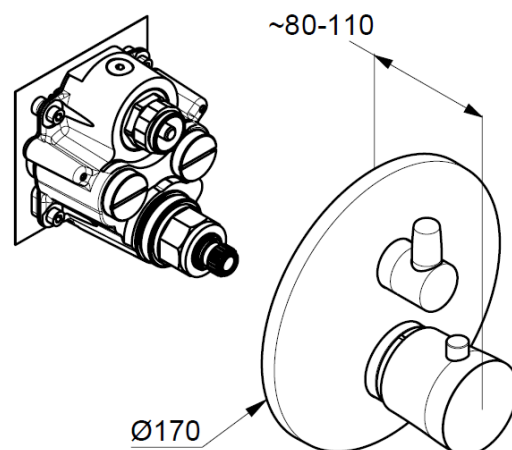

Technical Data

KLUDI BALANCE

concealed thermostatic shower mixer
trim set with functional unit
PN 10

Ref:
528358775

Finishes:
87 black matt finished / chrome

Product description

Manufacturer KLUDI GmbH & Co. KG

Typ: KLUDI BALANCE

concealed thermostatic shower mixer PN 10

trim set with functional unit

Ref.: 528358775

concealed thermostatic shower mixer
trim set without pre-installation set
pre installation set KLUDI FLEXX.BOXX Art. Nr. 88011
wall mounted
trim set with functional unit
with ceramic shut-off valve
temperature handle with hotwater safety at 38°C
flow rate at 3 bar = 20 l/ min.
with integrated back flow preventer

Product picture

Dimensional drawing

Flow rate diagram